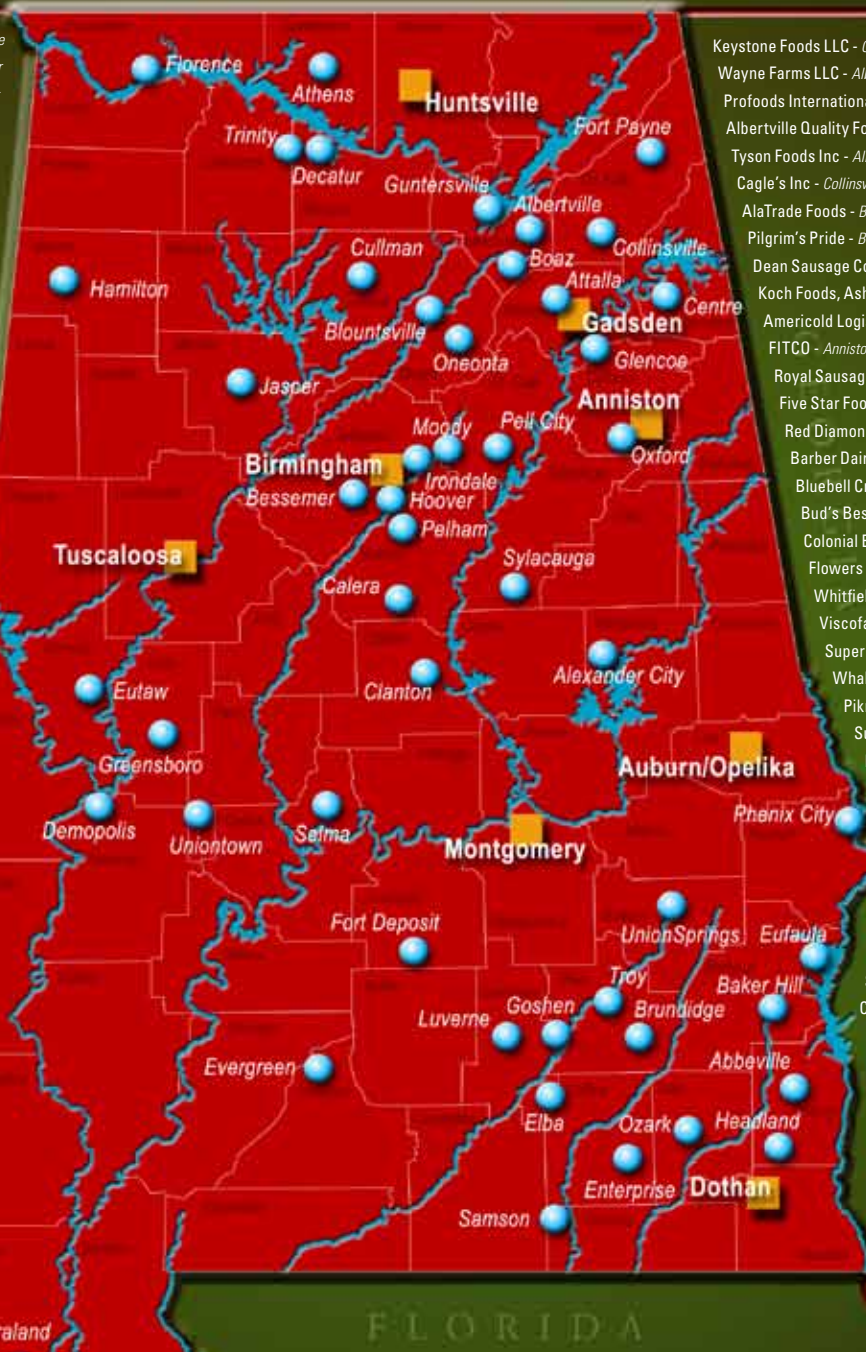

- Keystone Foods LLC - Gadsden
- Wayne Farms LLC - Albertville, Decatur, Jack, Union Springs
- Profoods International - Albertville
- Albertville Quality Foods - Albertville
- Tyson Foods Inc - Albertville, Blountsville
- Cagle's Inc - Collinsville
- AlaTrade Foods - Boaz, Phenix City
- Pilgrim's Pride - Boaz, Russellville, Athens, Ft. Payne
- Dean Sausage Co Inc - Attalla
- Koch Foods, Ashland - Gadsden, Montgomery
- Americold Logistics LLC - Gadsden
- FITCO - Anniston
- Royal Sausage Company Inc - Pell City
- Five Star Food Service - Oxford
- Red Diamond Inc - Moody
- Barber Dairies Inc - Birmingham
- Bluebell Creameries - Birmingham, Mobile, Sylacauga
- Bud's Best Cookies Inc - Hoover
- Colonial Baking Co - Montgomery
- Flowers Specialty Foods - Montgomery
- Whitfield Foods Inc - Montgomery
- Viscofan USA - Montgomery
- Superior Pecan Company - Eufaula
- Whaley Pecan Co Inc - Troy
- Piknik Products Co Inc - Brundidge
- Supreme Oil South - Brundidge
- Equity Group Eufaula Div LLC - Baker Hill
- Sister Schubert's Rolls - Luverne
- Golden Oval Eggs - Abbeville
- Lesaffre Yeast Corp - Headland
- Sessions Company Inc - Enterprise
- Bremner Food Group - Dothan
- Dairy Fresh Corp - Dothan, Prichard
- Perdue Farms Inc - Dothan
- Sara Lee Bakery Group - Dothan, Mobile
- Coffee Baking Company - Samson