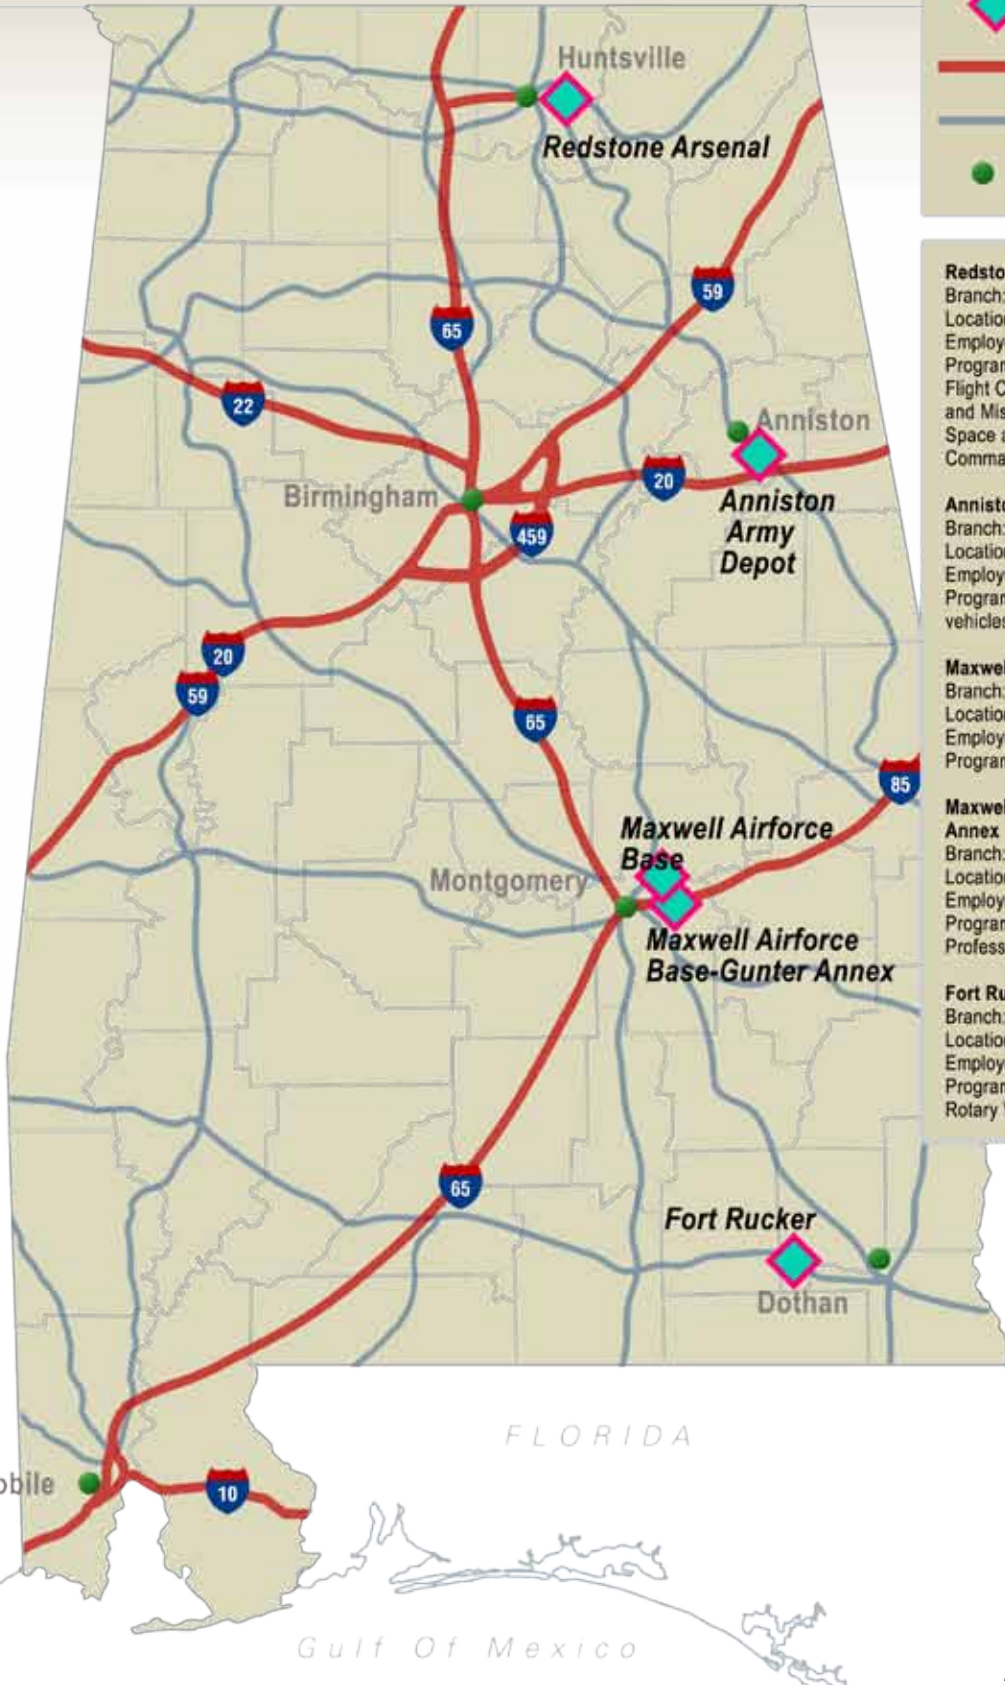

Alabama's Military Installations

TENNESSEE

MISSISSIPPI

FLORIDA

Gulf Of Mexico

-  Military Installations
-  Interstate Highway
-  State Highway
-  Major Cities

Redstone Arsenal
 Branch: U.S. Army
 Location: Huntsville
 Employment: 26,379
 Programs: NASA-Marshall Space Flight Center, U.S. Army Aviation and Missile Command, U.S. Army Space and Missile Defense Command

Anniston Army Depot
 Branch: U.S. Army
 Location: Anniston
 Employment: 7,039
 Programs: Weapons, combat vehicles repair and ammunition

Maxwell Air Force Base
 Branch: U.S. Air Force
 Location: Montgomery
 Employment: 4,029
 Programs: Air University

Maxwell Air Force Base-Gunter Annex
 Branch: U.S. Air Force
 Location: Montgomery
 Employment: 1,859
 Programs: College for Enlisted Professional Military Education

Fort Rucker
 Branch: U.S. Army
 Location: Daleville
 Employment: 13,163
 Programs: Army Aviation Center, Rotary Wing Training

Mobile

Dothan