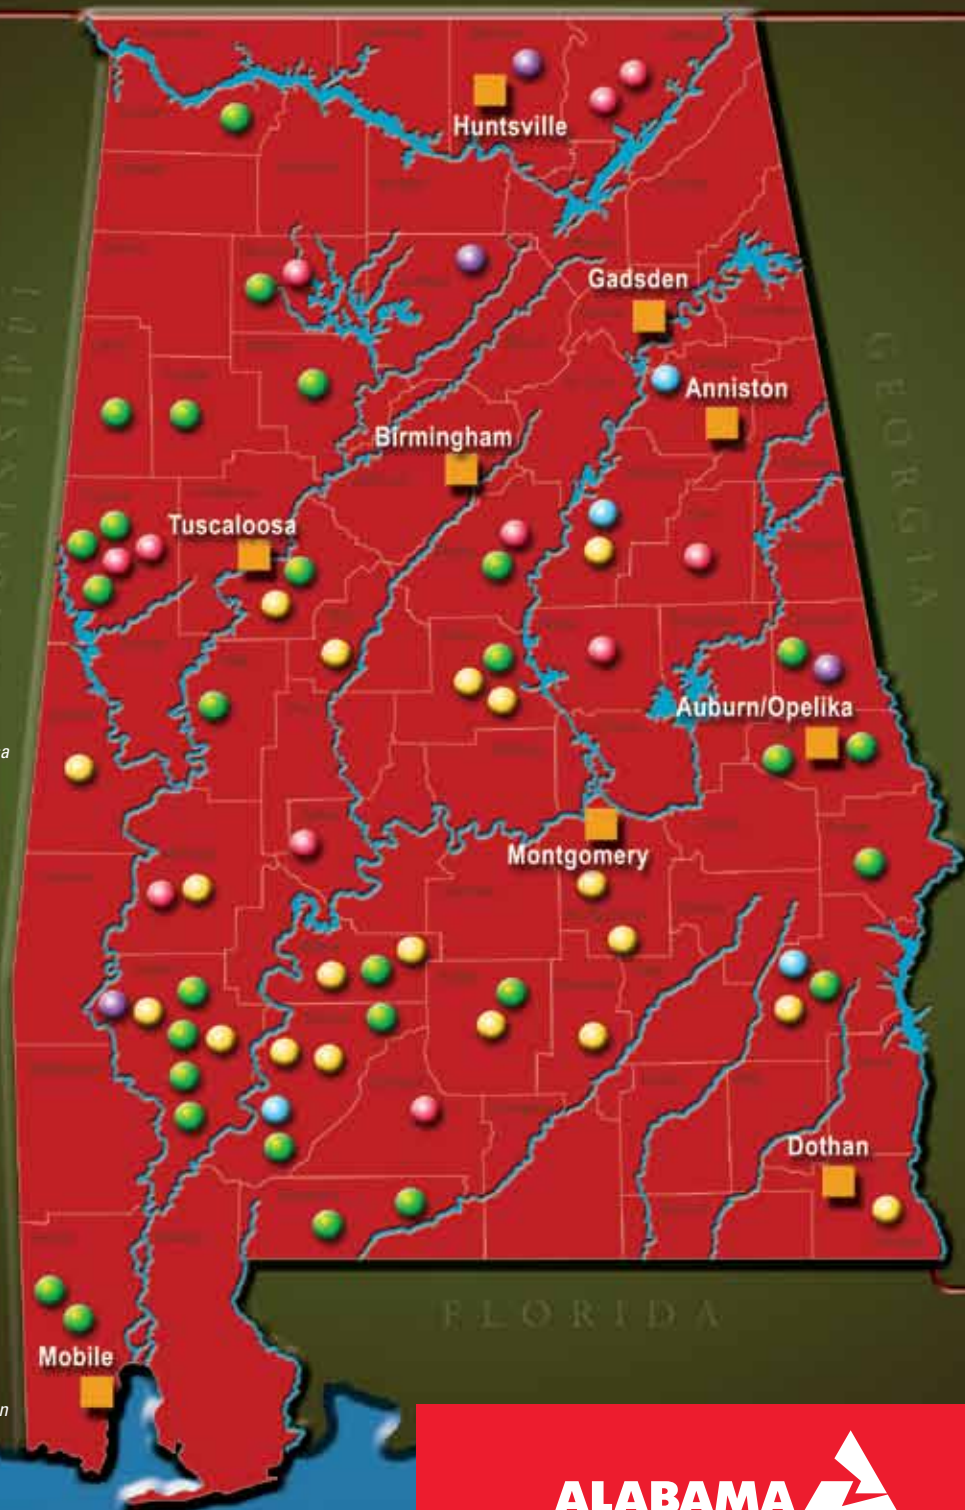

Alabama Wood Products Industries

T E N N E S S E E

PARTICLEBOARD/MDF
Kronospan - *Calhoun*
Temple-Inland - *Monroe*

VENEER, PLYWOOD
Browder & Son Veneer Co., Inc. - *Clarke*
Browder Veneer Co., Inc. - *Wilcox*
Browder Veneer Work, Inc. - *Montgomery*
Cahaba Veneer Inc. - *Bibb*
Capital Veneer Works Inc. - *Montgomery*
Chattahoochee Veneer - *Barbour*
Coastal Forest Products Co. - *Butler*
Georgia-Pacific LLC - *Chilton*
H.E. Browder Veneer Co. - *Crenshaw*
Howell Plywood Corp. - *Houston*
Mannington Wood Floors - *Sumter*
Scotch Plywood Co. - *Clarke, Monroe*
Smith Company - *Butler*
Sumter Veneer Works - *Greene*
Wallace Wood Products Inc. - *Marengo*

Gulf of Mexico

**ALABAMA
POWER**

A SOUTHERN COMPANY

Always on.™